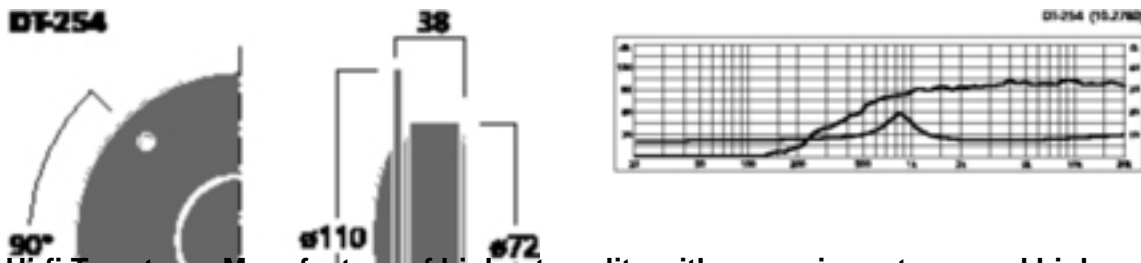

DT-254 - HiFi Dome Tweeter

Hi-fi Tweeters Manufacture of highest quality with very minor strays and high power capabilities, especially suitable for low frequency use. **Hi-fi dome tweeter, 150WMAX, 8 Ohm** Textile dome, very low resonant frequency and max. frequency response extension with very high linearity, special front plate design for optimising the sound radiation, fine sound reproduction, suitable for high-end applications.

Technical data

Impedance (Z)	: 8 Ohm
Resonant frequency (fs)	: 900Hz
Max. frequency range	: fx-22kHz
Rec. crossover freq. (12dB)	: 2kHz
Music power	: 150W _{MAX}
Power rating	: 90W _{RMS}
SPL (1W/m)	: 92dB
Voice coil diameter	: 25mm
Magnet diameter	: 72mm
Mounting cutout	: Ø 85mm
Mounting depth	: 38mm
Dimensions	: Ø 110mm
Weight	: 0.53kg