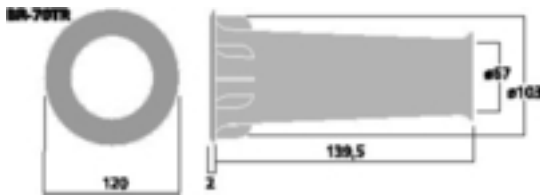

## BR-70TR - Bassreflex Tube

**Bass-reflex tube, SV=38.4 cm<sup>2</sup>**

- Trumpet shape
- Optimum air flow conditions with minimum interfering noise development

## Technical Data

|           |                        |
|-----------|------------------------|
| Inside Ø  | : 67 mm                |
| Outside Ø | : 103 mm               |
| Length    | : 139.5 mm             |
| Flange Ø  | : 120 mm               |
| Area (SV) | : 38.4 cm <sup>2</sup> |