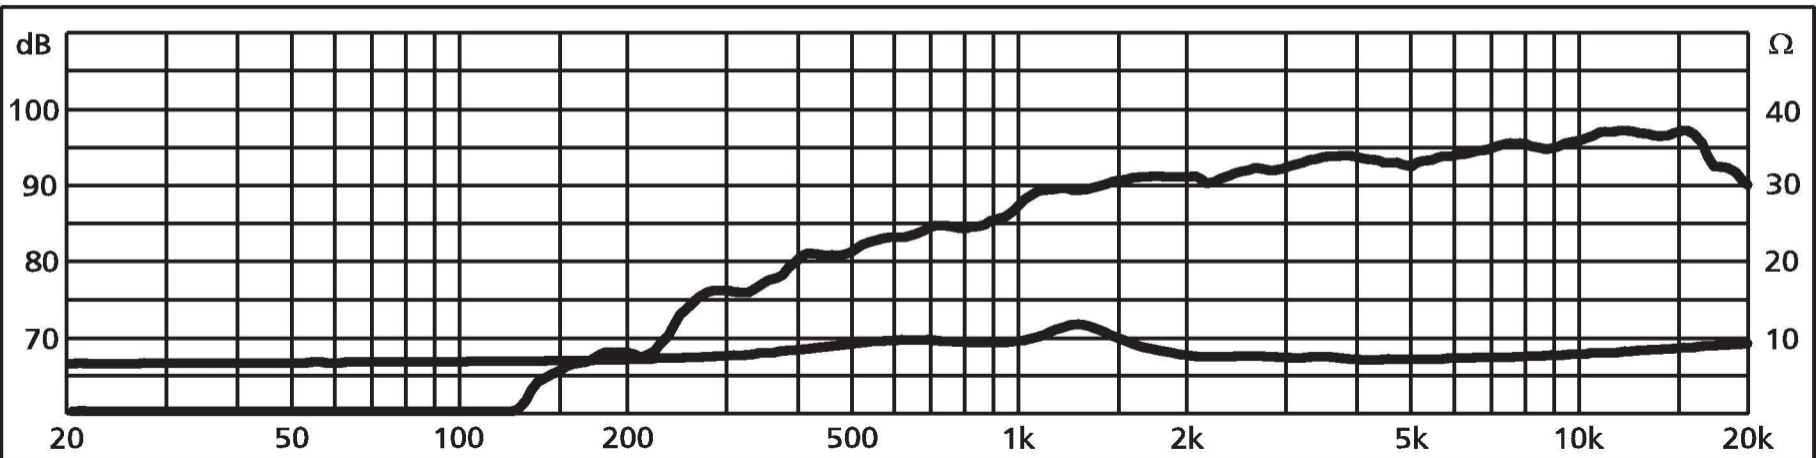

DT-101SK (10.0060)